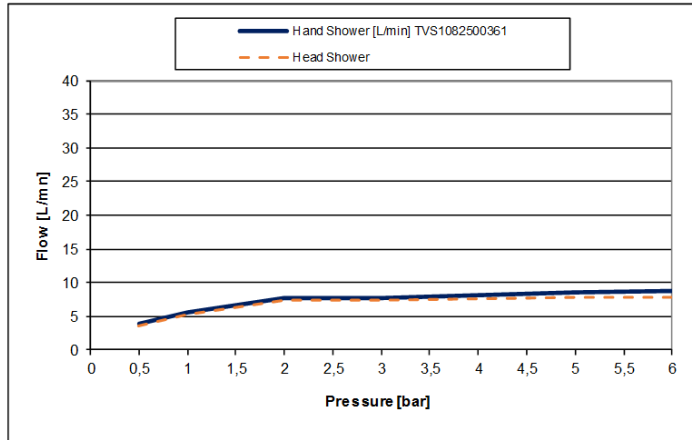

EMBRACE PLUS SHOWER PIPE 250 3JETS

PRODUCT INFORMATION

Model	TVS1082500361
Collection	Embrace PLUS
Finish	Polished Chrome
Water Flow at 3 bar	max. 9.5 l/min Hand Shower max. 9.5 l/min Rain Shower
Dimensions	H 940-1.090 x W 400 mm
Diverter	3 Ways: Hand Shower, Rain Shower, Hand+Rain Shower
Hose Length	1.6 m
Flow Restrictor	9.5 l/min
Cartridge	Thermostat
Material Rain Shower	Stainless Steel
Diameter Rain Shower	250 mm
Column & Mixer Material	Brass
Rosette Material	Brass
Hand Shower	TVS1084120161
Spray Types	Relax Massage Intense

Comfortable hand shower holder:

Adjustable height and tilt angle.

A comfortable shower experience:

Let yourself be pampered by the shower experience of the wide shower head..

Jet regulator:

Intuitive jet mode changes via the easy-to-push button. Ergonomically shaped and flush fitting.

Safe:

Protection from pressure and temperature fluctuations.

FLOW CHART

EMBRACE PLUS SHOWER PIPE 250 3JETS

TECHNICAL DRAWING

EMBRACE PLUS SHOWER PIPE 250 3JETS

EXPLOSION DRAWING

EMBRACE PLUS SHOWER PIPE 250 3JETS

SPARE PARTS

Article Number	Description	No.	Consists of
TVS10801802000	Shower pipe O-Ring & connection set	25, 26, 35, 36	25. O-Ring, 26. Set screw 35. O-Ring, 36. Washer
TVS10801004000	Fixation Kit	26, 30, 31, 32, 33 34	26. Set screw 30. Rosette, 31. Fixation foam 32. Screw set 33. Fixation plate 34. Wall Anchor Set
TVS10801102000	Hand shower slider	28	Hand shower slider
TVS1080160300	S-Connector Set	18, 19, 20, 21, 22, 23	18. O-Ring 19. O-Ring 20. O-Ring 21. Back flow preventer 22. Set screw 23. S-Connector
TVS10801702000	Rosette for S-Connector Set	16, 17	16. Sealing foam 17. Rosette
TVS10801304000	Handle Set for Diverter	4, 5, 15	4. Cover plate 5. Screw 15. Diverter Handle
TVS10801204000	Diverter	13	Diverter
TVS10800102000	Thermostatic cartridge	9	Thermostatic cartridge
TVS10801500100	Handle set for thermostat	1, 2, 3, 4, 5, 6	4+5+6. Handle & Screw Set 1+2+3. Temperature Block Button Assembly
TVS10801402061	Rain shower	39	Rain shower