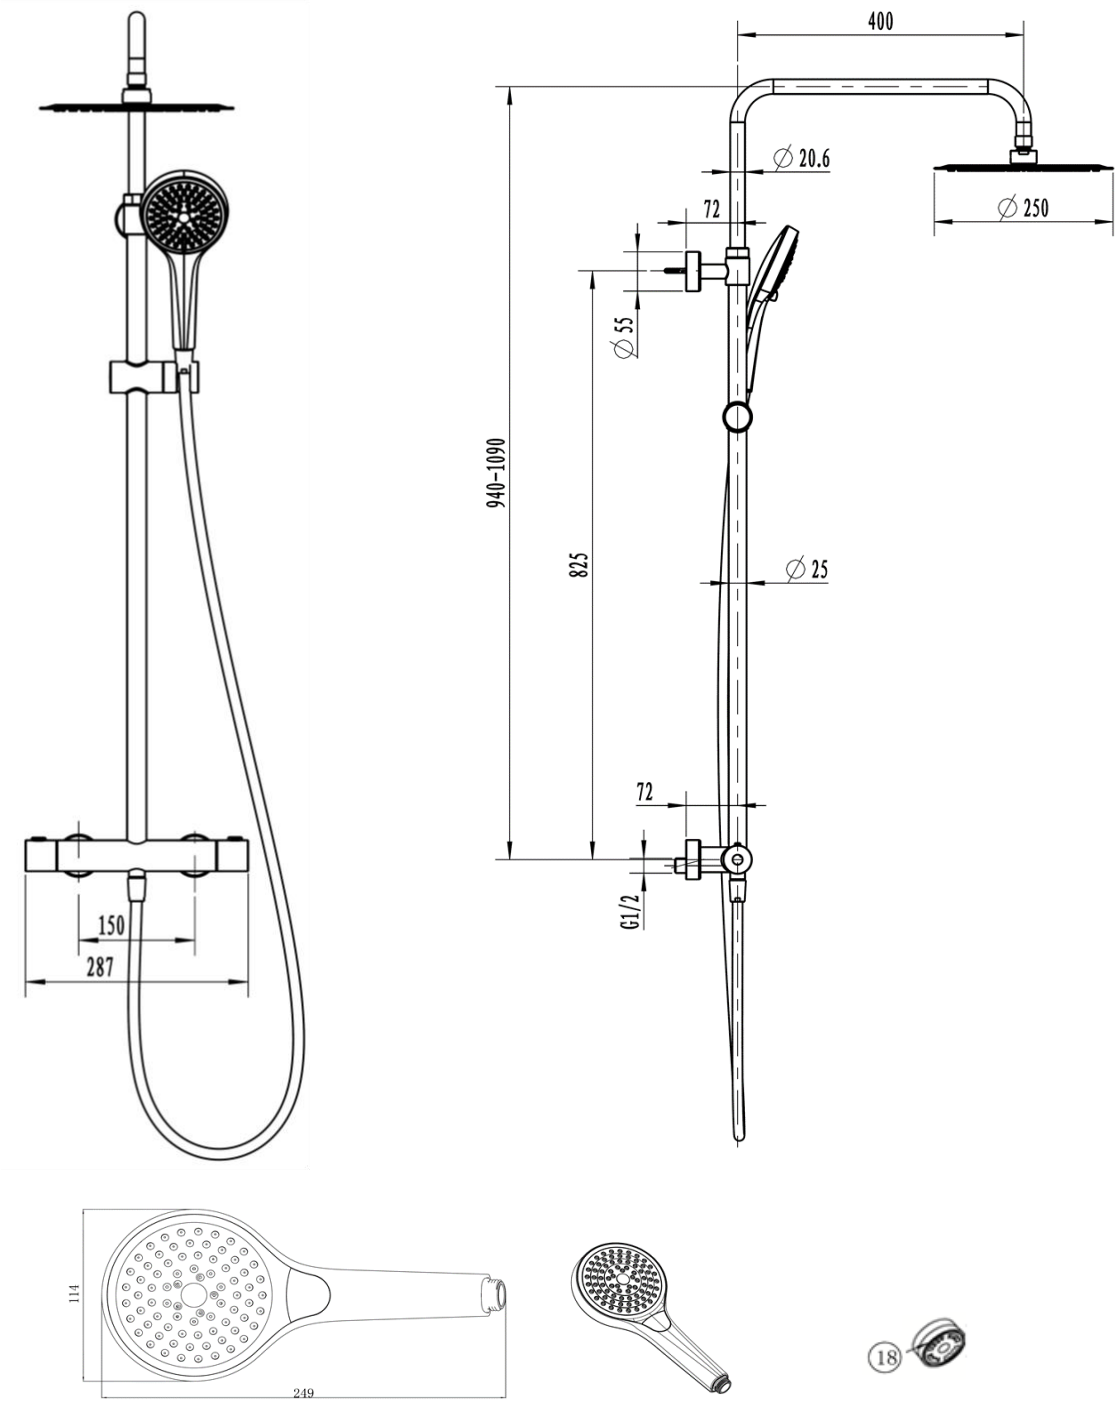

EMBRACE PLUS SHOWER PIPE 250 3JETS

PRODUCT INFORMATION

Model	TVS1082500361
Collection	Embrace PLUS
Finish	Polished Chrome
Water Flow at 3 bar	max. 9.5 l/min Hand Shower max. 9.5 l/min Rain Shower
Dimensions	H 940-1.090 x W 400 mm
Diverter	3 Ways: Hand Shower, Rain Shower, Hand+Rain Shower
Hose Length	1.6 m
Flow Restrictor	9.5 l/min
Cartridge	Thermostat
Material Rain Shower	Stainless Steel
Diameter Rain Shower	250 mm
Column & Mixer Material	Brass
Rosette Material	Brass
Hand Shower	TVS1084120161
Spray Types	Relax Massage Intense

Comfortable hand shower holder:

Adjustable height and tilt angle.

A comfortable shower experience:

Let yourself be pampered by the shower experience of the wide shower head..

Jet regulator:

Intuitive jet mode changes via the easy-to-push button. Ergonomically shaped and flush fitting.

Safe:

Protection from pressure and temperature fluctuations.

FLOW CHART

EMBRACE PLUS SHOWER PIPE 250 3JETS

TECHNICAL DRAWING

EMBRACE PLUS SHOWER PIPE 250 3JETS

EXPLOSION DRAWING

EMBRACE PLUS SHOWER PIPE 250 3JETS

SPARE PARTS

Article Number	Description	No.	Consists of
TVS10801802000	Shower pipe O-Ring & connection set	25, 26, 35, 36	25. O-Ring, 26. Set screw 35. O-Ring, 36. Washer
TVS10801004000	Fixation Kit	26, 30, 31, 32, 33 34	26. Set screw 30. Rosette, 31. Fixation foam 32. Screw set 33. Fixation plate 34. Wall Anchor Set
TVS10801102000	Hand shower slider	28	Hand shower slider
TVS1080160300	S-Connector Set	18, 19, 20, 21, 22, 23	18. O-Ring 19. O-Ring 20. O-Ring 21. Back flow preventer 22. Set screw 23. S-Connector
TVS10801702000	Rosette for S-Connector Set	16, 17	16. Sealing foam 17. Rosette
TVS10801304000	Handle Set for Diverter	4, 5, 15	4. Cover plate 5. Screw 15. Diverter Handle
TVS10801204000	Diverter	13	Diverter
TVS10800102000	Thermostatic cartridge	9	Thermostatic cartridge
TVS10801500100	Handle set for thermostat	1, 2, 3, 4, 5, 6	4+5+6. Handle & Screw Set 1+2+3. Temperature Block Button Assembly
TVS10801402061	Rain shower	39	Rain shower