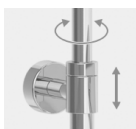

Movable shower arm:

Can be swiveled to the left and right..