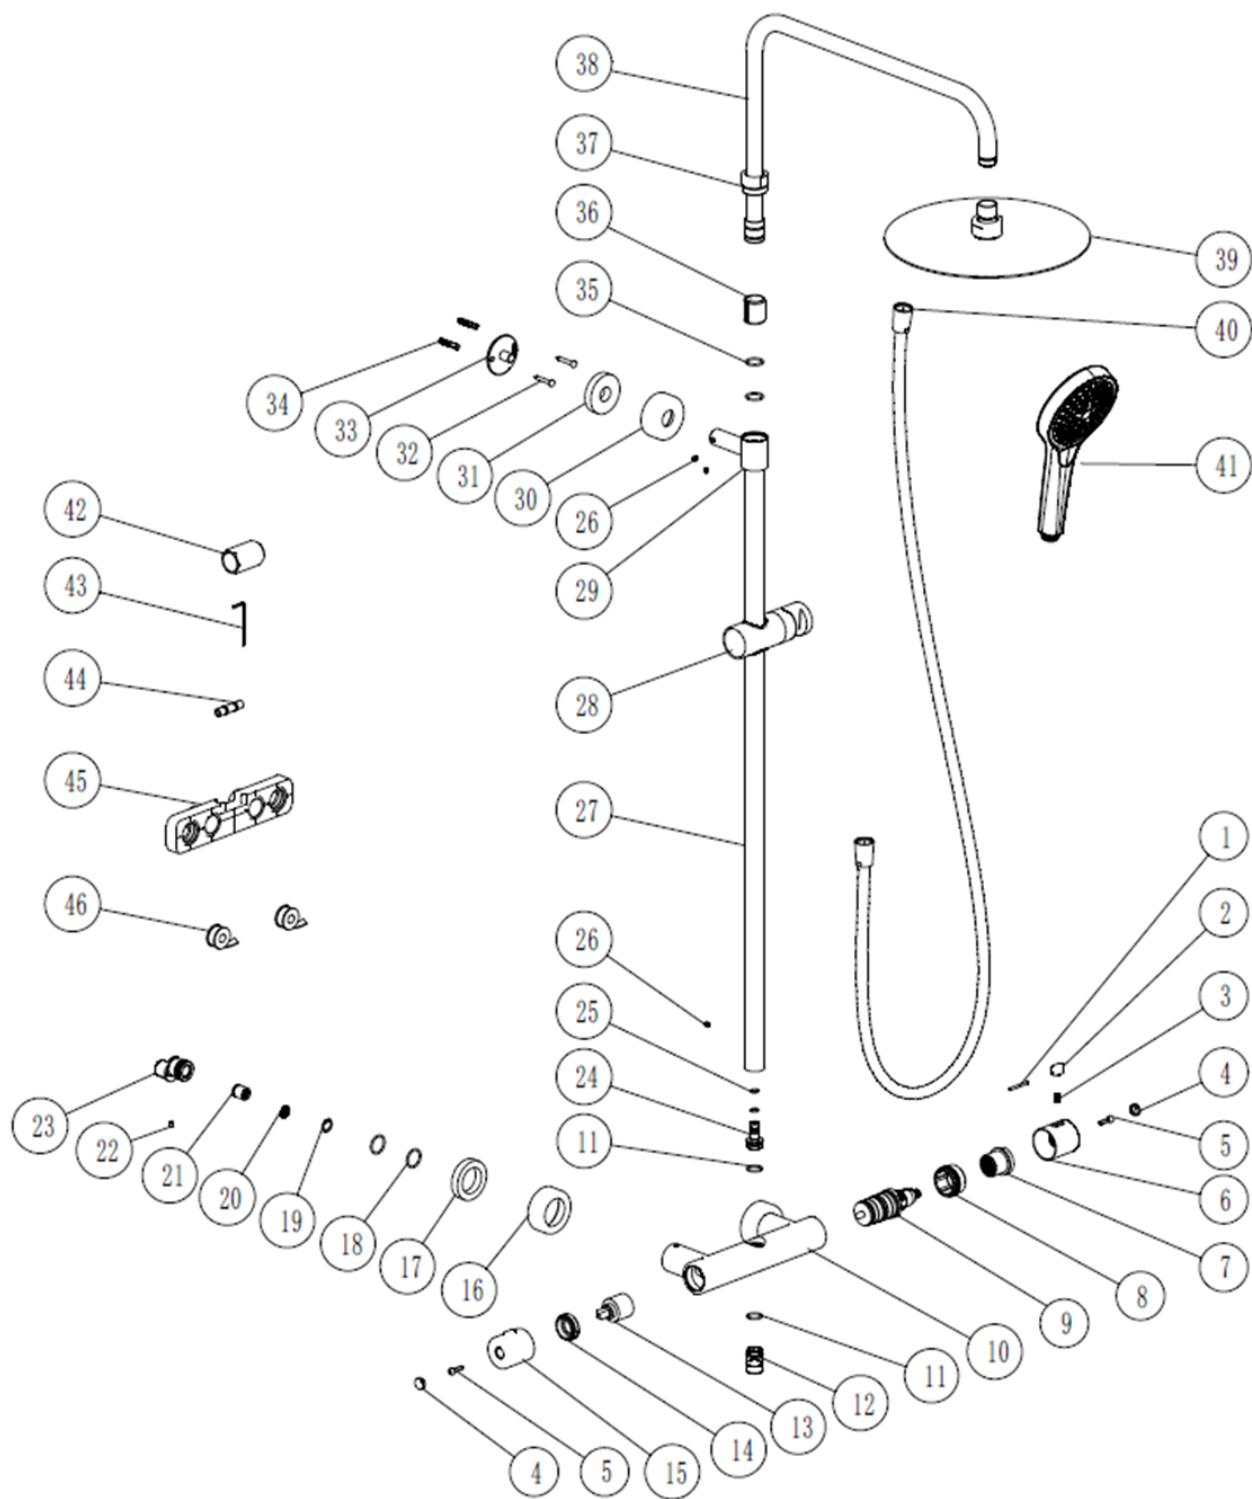

EMBRACE PLUS SHOWER PIPE 250 3JETS

PRODUCT INFORMATION

Model	TVS1082500361
Collection	Embrace PLUS
Finish	Polished Chrome
Water Flow at 3 bar	max. 9.5 l/min Hand Shower max. 9.5 l/min Rain Shower
Dimensions	H 940-1.090 x W 400 mm
Diverter	3 Ways: Hand Shower, Rain Shower, Hand+Rain Shower
Hose Length	1.6 m
Flow Restrictor	9.5 l/min
Cartridge	Thermostat
Material Rain Shower	Stainless Steel
Diameter Rain Shower	250 mm
Column & Mixer Material	Brass
Rosette Material	Brass
Hand Shower	TVS1084120161
Spray Types	Relax Massage Intense

Comfortable hand shower holder:

Adjustable height and tilt angle.

A comfortable shower experience:

Let yourself be pampered by the shower experience of the wide shower head..

Jet regulator:

Intuitive jet mode changes via the easy-to-push button. Ergonomically shaped and flush fitting.

Safe:

Protection from pressure and temperature fluctuations.

FLOW CHART

EMBRACE PLUS SHOWER PIPE 250 3JETS

TECHNICAL DRAWING

EMBRACE PLUS SHOWER PIPE 250 3JETS

EXPLOSION DRAWING

EMBRACE PLUS SHOWER PIPE 250 3JETS

SPARE PARTS

Article Number	Description	No.	Consists of
TVS10801802000	Shower pipe O-Ring & connection set	25, 26, 35, 36	25. O-Ring, 26. Set screw 35. O-Ring, 36. Washer
TVS10801004000	Fixation Kit	26, 30, 31, 32, 33 34	26. Set screw 30. Rosette, 31. Fixation foam 32. Screw set 33. Fixation plate 34. Wall Anchor Set
TVS10801102000	Hand shower slider	28	Hand shower slider
TVS1080160300	S-Connector Set	18, 19, 20, 21, 22, 23	18. O-Ring 19. O-Ring 20. O-Ring 21. Back flow preventer 22. Set screw 23. S-Connector
TVS10801702000	Rosette for S-Connector Set	16, 17	16. Sealing foam 17. Rosette
TVS10801304000	Handle Set for Diverter	4, 5, 15	4. Cover plate 5. Screw 15. Diverter Handle
TVS10801204000	Diverter	13	Diverter
TVS10800102000	Thermostatic cartridge	9	Thermostatic cartridge
TVS10801500100	Handle set for thermostat	1, 2, 3, 4, 5, 6	4+5+6. Handle & Screw Set 1+2+3. Temperature Block Button Assembly
TVS10801402061	Rain shower	39	Rain shower