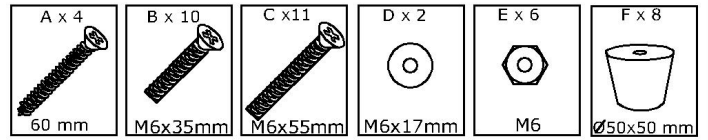

Норд

03.12.2019 - Rev.4

1/8

2/8

Box 1/3:

1600x745x360 mm

(7)x3

680x300x105 mm

210x745x300 mm

685x22x30 mm

1

C x 7
M6x55 mm

Box 2/3

1400x600x360 mm

1400x600x90 mm

1400x525x300 mm

Box 3/3

900x210x510 mm

900x210x510 mm

3/8

4/8