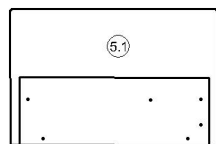

Норд

03.12.2019 - Rev.4

1/8

2/8

Box 1/3:

1600x745x360 mm

(7)x3

680x300x105 mm

210x745x300 mm

685x22x30 mm

1

C x 7
M6x55 mm

Box 2/3

1400x600x360 mm

1400x600x90 mm

1400x525x300 mm

Box 3/3

900x210x510 mm

900x210x510 mm

3/8

4/8