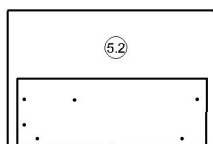

Норд

03.12.2019 - Rev.4

1/8

2/8

Box 1/3:

1600x745x360 mm

(7)x3

680x300x105 mm

210x745x300 mm

685x22x30 mm

1

C x 7
M6x55 mm

Box 2/3

1400x600x360 mm

1400x600x90 mm

1400x525x300 mm

Box 3/3

900x210x510 mm

900x210x510 mm

3/8

4/8