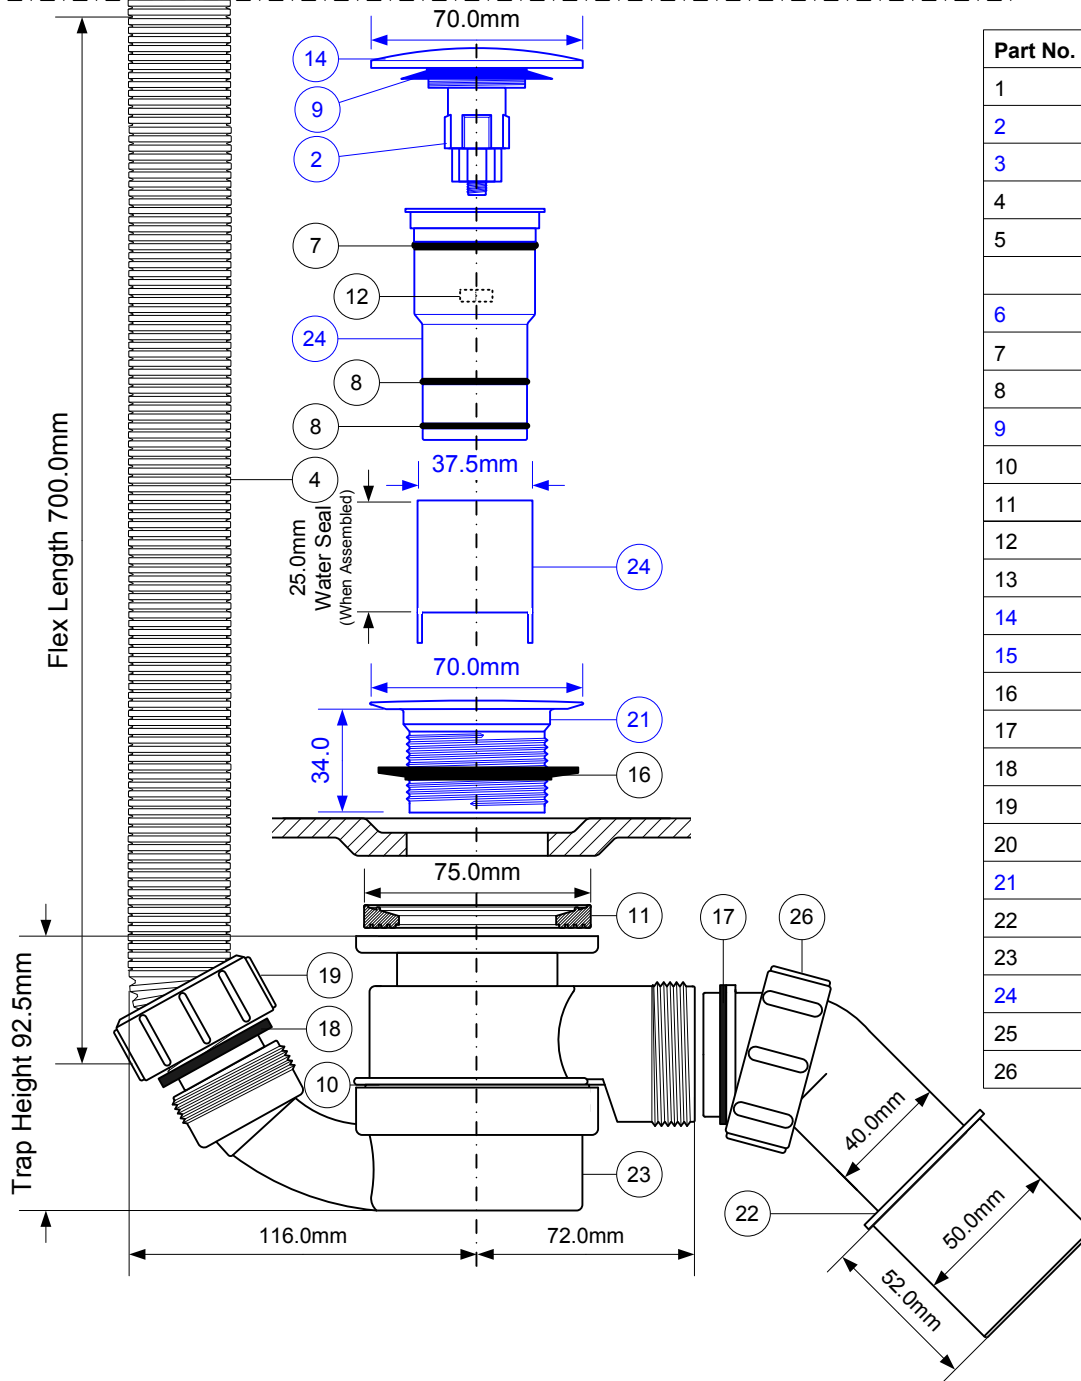

Code:

HC2600CL

Part No.	Code
1	BATHROSE-SLIM
2	CLICCKERSWITCHHB
3	FERRULE-BH
4	FLEXBATH-27.5
5	P-BS245X530HMC (Plastic Bag - Not shown)
6	P-CPB-OF-COVER
7	P-OR-037.00-1.50
8	P-OR-HC26
9	P-RW-CLICKSEAL
10	P-RW-NEWBOTTLE
11	P-RWNEWSTW7.5
12	P-1/4UNC-INSERT
13	P-SS-6MMHEXNUT
14	P-SS-CHKC70
15	P-SS-GRID-HC30
16	RW-HC31SEAL
17	RW2
18	S13-NITRILE
19	S8B
20	SPANNER-BATHOF
21	STW70CPB-NG
22	STWBENDBODY-50
23	STWHC2600BODY
24	STWHC26TUBE
25	STWSPANNER
26	T8A