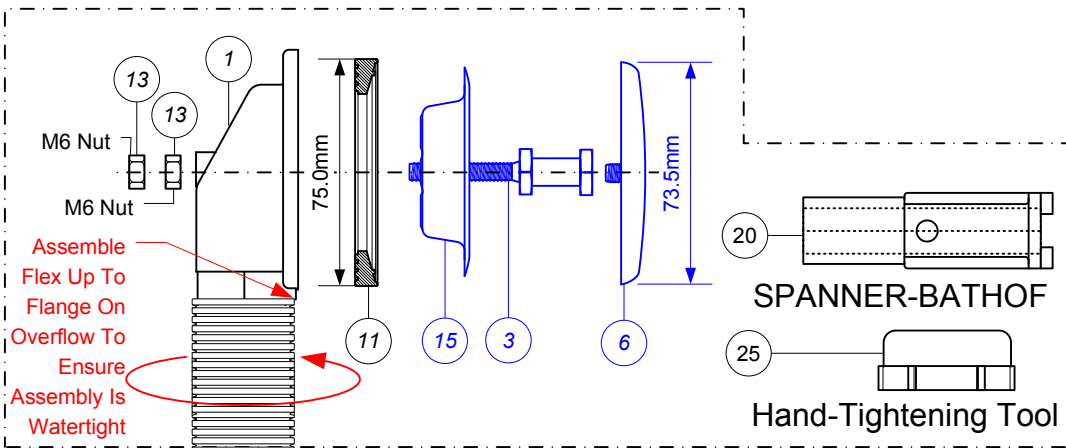

Code:

HC2600CL

Part No.	Code
1	BATHROSE-SLIM
2	CLICCKERSWITCHHB
3	FERRULE-BH
4	FLEXBATH-27.5
5	P-BS245X530HMC (Plastic Bag - Not shown)
6	P-CPB-OF-COVER
7	P-OR-037.00-1.50
8	P-OR-HC26
9	P-RW-CLICKSEAL
10	P-RW-NEWBOTTLE
11	P-RWNEWSTW7.5
12	P-1/4UNC-INSERT
13	P-SS-6MMHEXNUT
14	P-SS-CHKC70
15	P-SS-GRID-HC30
16	RW-HC31SEAL
17	RW2
18	S13-NITRILE
19	S8B
20	SPANNER-BATHOF
21	STW70CPB-NG
22	STWBENDBODY-50
23	STWHC2600BODY
24	STWHC26TUBE
25	STWSPANNER
26	T8A