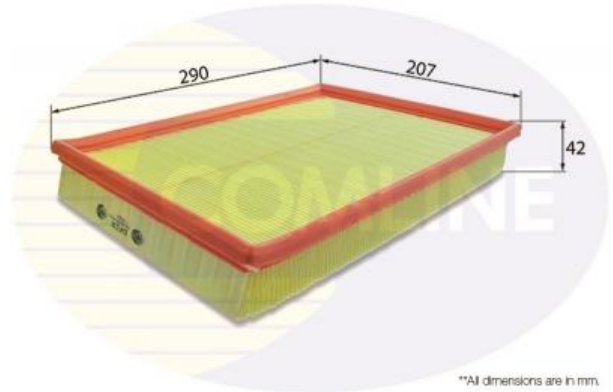

AUTO PARTS

Product Bulletin

EAF038 - Air Filter

Vehicles

OPEL, VAUXHALL,

Technical Info

Height (mm) 42
 Length (mm) 290
 Width (mm) 207

*All dimensions are in mm.