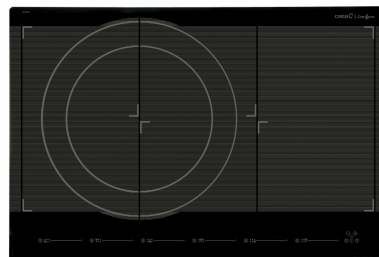

GIGA 750 BK

REFERENCE 08026001 - GIGA 750 BK - 8422248054485

DESCRIPTION

Induction hob Booster from the Cata & Can Roca collection, stands out for the great cooking zone that offers up to 40 centimeters in diameter. With 6 independent zones of cooking with Booster system. It features touch control sequential 9 levels, timer, and control panel locking system.

Modular induction offers the maximum (40 cm) diameter and a total versatility to meet every conceivable need.

This series inductive technology offers 20% more quickly than conventional induction with integral Booster function.

GIGA 750 model offers the option to enable area giant up to 40 cm more two complementary areas. Individual area: 12 - 20 cm. dual zone: 20 - 28 cm. total area: 28-40 cm.

The model GIGA 750 allows the simultaneous use of up to 6 utensils and any dimension thanks to the versatility of its modular technology.