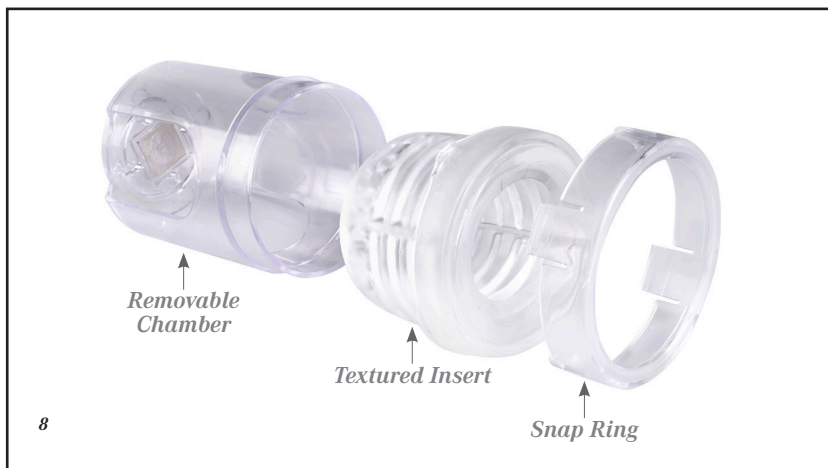

For more information got to www.pipedreamproducts.com