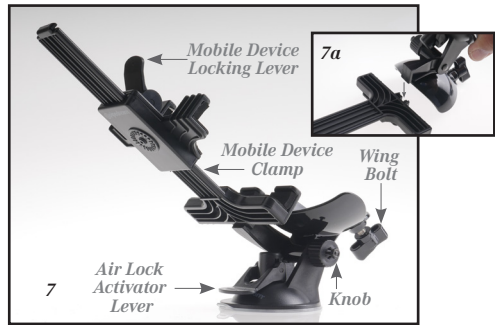

INCLUDES:

- 1 Elastomer Pleasure Topper
- 1 Textured Insert
- MEGA-BATOR™
- Suction Cup Base
- Mobile Device Holder
- USB Charging Cord
- Moist Body Lotion
- Toy Cleaner

BEFORE USE:

Before using, plug the MEGA-BATOR™ into any USB port (2) to charge it. The LED light will blink while the unit is charging and turn solid once the charging is complete. Approximate run time is 1.5 hours and approximate charge time is 2 hours.

Push the charging pin (3) firmly into the bottom of the MEGA-BATOR™. Remove the pleasure topper cap, remove the textured insert and discard the plastic shipping retainer (1a). Replace the textured insert which will now connect to the powerful magnet (4) inside the MEGA-BATOR™ chamber.

After charging, remove the USB cord from the unit and attach the suction cup base to the bottom of the main unit by screwing in the wing bolt (5) to lock the unit onto the base.

Loosen the knob (6) above the suction cup and pivot the unit to allow access to attach the mobile device holder. Slide the mobile device holder (7a) into the channel and clamp down your mobile device with the locking lever. Do not use mobile devices in wet environments. Locate a smooth surface to apply the powerful suction cup base onto and lock the suction cup by pressing down on the air lock activator lever (6). Position your MEGA-BATOR™ for usage and tighten the knob (7) to lock it in place. Before you are ready to enjoy your MEGA-BATOR™, apply a generous amount of Moist Body Lotion into the textured insert and the opening of the pleasure topper (1).