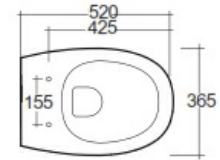

RAK-MORNING

Wall Hung | Water Closet

RAK
CERAMICS

Technical specifications

Dimensions: 520 x 365 mm

Color: Alpine White

Trap type: P Trap

Trapway type: Concealed

Seat cover options: None

Bowl shape: Oval

Suites: [RAK-MORNING](#)

Code	Name
MORWC1445AWHA	MORNING WATER CLOSET RIMLESS WALL HUNG S-TRAP 52CM

Dimensions: All dimensions in mm tolerance $\pm 5\%$ for below 200mm and $\pm 3\%$ for above 200mm.