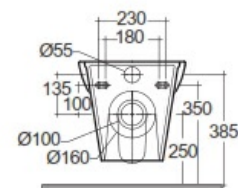

RAK-MORNING

Wall Hung | Water Closet

RAK
CERAMICS

Technical specifications

Dimensions: 520 x 365 mm

Color: Alpine White

Trap type: P Trap

Trapway type: Concealed

Seat cover options: None

Bowl shape: Oval

Suites: [RAK-MORNING](#)

Code	Name
MORWC1445AWHA	MORNING WATER CLOSET RIMLESS WALL HUNG S-TRAP 52CM

Dimensions: All dimensions in mm tolerance $\pm 5\%$ for below 200mm and $\pm 3\%$ for above 200mm.