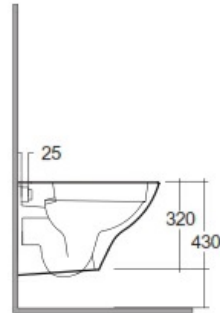

RAK-MORNING

Wall Hung | Water Closet

RAK
CERAMICS

Technical specifications

Dimensions: 520 x 365 mm

Color: Alpine White

Trap type: P Trap

Trapway type: Concealed

Seat cover options: None

Bowl shape: Oval

Suites: [RAK-MORNING](#)

Code	Name
MORWC1445AWHA	MORNING WATER CLOSET RIMLESS WALL HUNG S-TRAP 52CM

Dimensions: All dimensions in mm tolerance $\pm 5\%$ for below 200mm and $\pm 3\%$ for above 200mm.