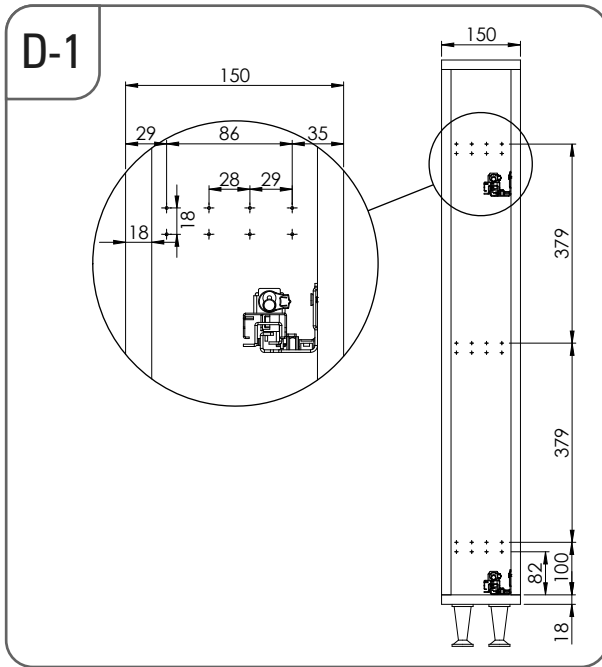

- ÇİFT AÇILIM GİZLİ RAYLI 3 SEPETLİ AĖŞAP TABANLI 15 CM ŐİŐELİK MONTAJ ŐEMASI (SAĖ)
- 15 CM BOTTLE HOLDER WITH FULL EXTENSION UNDERMOUNT RAIL AND 3 WOODEN BOTTOM BASKETS MOUNTING INSTRUCTION (RIGHT)

STARAX®

- ÇİFT AÇILIM GİZLİ RAYLI 3 SEPETLİ AĖŞAP TABANLI 15 CM ŐİŐELİK MONTAJ ŐEMASI (SOL)
- 15 CM BOTTLE HOLDER WITH FULL EXTENSION UNDERMOUNT RAIL AND 3 WOODEN BOTTOM BASKETS MOUNTING INSTRUCTION (LEFT)

STARAX®