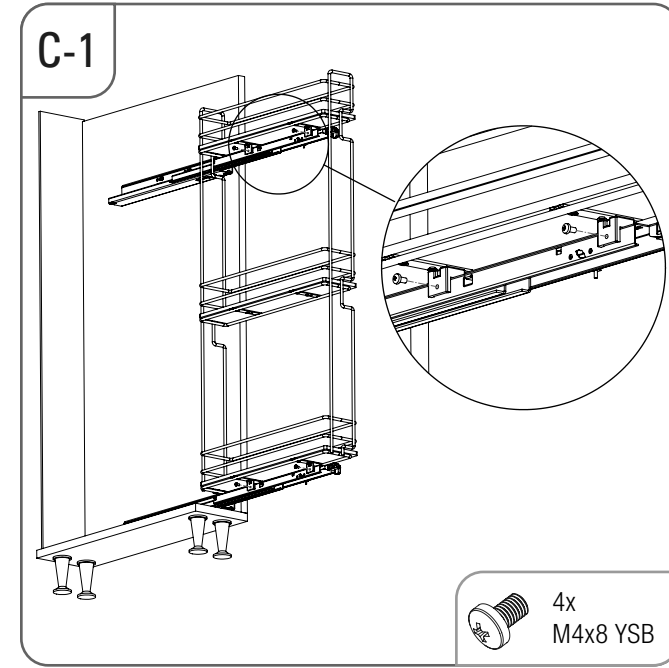

- ÇİFT AÇILIM GİZLİ RAYLI 3 SEPETLİ AĖŞAP TABANLI 15 CM ŐİŐELİK MONTAJ ŐEMASI (SAĖ)
- 15 CM BOTTLE HOLDER WITH FULL EXTENSION UNDERMOUNT RAIL AND 3 WOODEN BOTTOM BASKETS MOUNTING INSTRUCTION (RIGHT)

STARAX®

- ÇİFT AÇILIM GİZLİ RAYLI 3 SEPETLİ AĖŞAP TABANLI 15 CM ŐİŐELİK MONTAJ ŐEMASI (SOL)
- 15 CM BOTTLE HOLDER WITH FULL EXTENSION UNDERMOUNT RAIL AND 3 WOODEN BOTTOM BASKETS MOUNTING INSTRUCTION (LEFT)

STARAX®