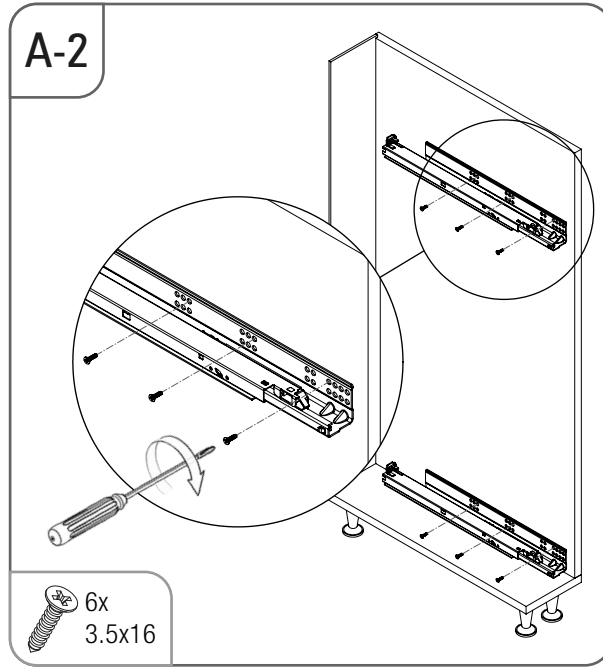

- ÇİFT AÇILIM GİZLİ RAYLI 3 SEPETLİ AĖŞAP TABANLI 15 CM ŐİŐELİK MONTAJ ŐEMASI (SAĖ)
- 15 CM BOTTLE HOLDER WITH FULL EXTENSION UNDERMOUNT RAIL AND 3 WOODEN BOTTOM BASKETS MOUNTING INSTRUCTION (RIGHT)

STARAX®

- ÇİFT AÇILIM GİZLİ RAYLI 3 SEPETLİ AĖŞAP TABANLI 15 CM ŐİŐELİK MONTAJ ŐEMASI (SOL)
- 15 CM BOTTLE HOLDER WITH FULL EXTENSION UNDERMOUNT RAIL AND 3 WOODEN BOTTOM BASKETS MOUNTING INSTRUCTION (LEFT)

STARAX®