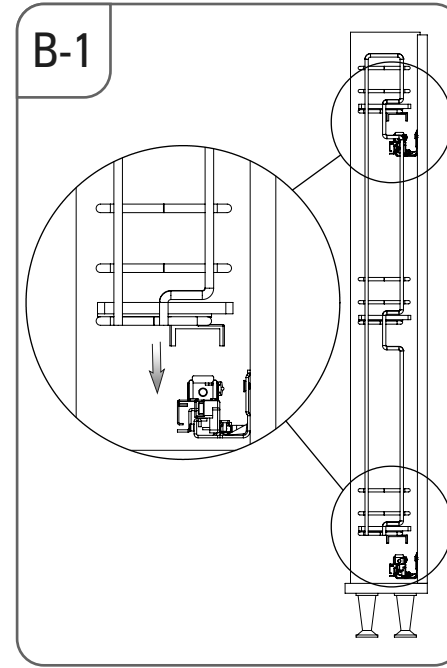

- ÇİFT AÇILIM GİZLİ RAYLI 3 SEPETLİ AĖŞAP TABANLI 15 CM ŐİŐELİK MONTAJ ŐEMASI (SAĖ)
- 15 CM BOTTLE HOLDER WITH FULL EXTENSION UNDERMOUNT RAIL AND 3 WOODEN BOTTOM BASKETS MOUNTING INSTRUCTION (RIGHT)

STARAX®

- ÇİFT AÇILIM GİZLİ RAYLI 3 SEPETLİ AĖŞAP TABANLI 15 CM ŐİŐELİK MONTAJ ŐEMASI (SOL)
- 15 CM BOTTLE HOLDER WITH FULL EXTENSION UNDERMOUNT RAIL AND 3 WOODEN BOTTOM BASKETS MOUNTING INSTRUCTION (LEFT)

STARAX®