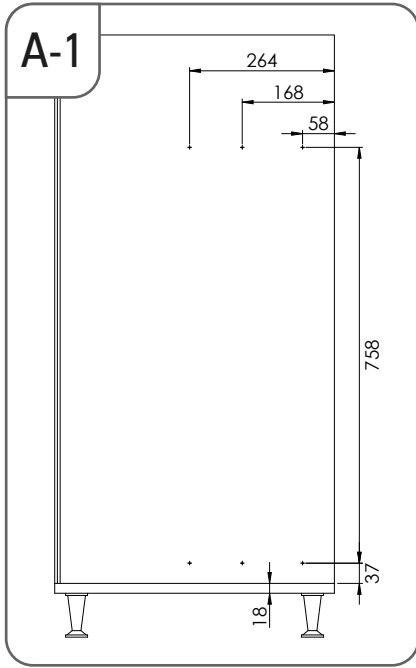

- ÇİFT AÇILIM GİZLİ RAYLI 3 SEPETLİ AĖŞAP TABANLI 15 CM ŐİŐELİK MONTAJ ŐEMASI (SAĖ)
- 15 CM BOTTLE HOLDER WITH FULL EXTENSION UNDERMOUNT RAIL AND 3 WOODEN BOTTOM BASKETS MOUNTING INSTRUCTION (RIGHT)

STARAX®

- ÇİFT AÇILIM GİZLİ RAYLI 3 SEPETLİ AĖŞAP TABANLI 15 CM ŐİŐELİK MONTAJ ŐEMASI (SOL)
- 15 CM BOTTLE HOLDER WITH FULL EXTENSION UNDERMOUNT RAIL AND 3 WOODEN BOTTOM BASKETS MOUNTING INSTRUCTION (LEFT)

STARAX®