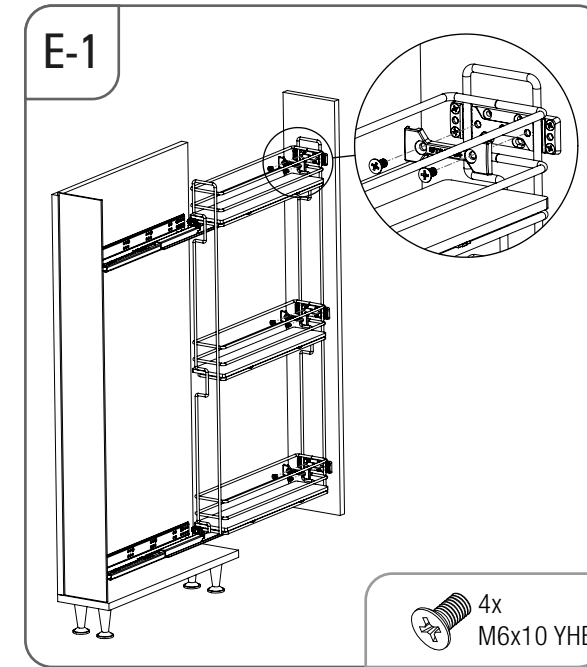

- ÇİFT AÇILIM GİZLİ RAYLI 3 SEPETLİ AĖŞAP TABANLI 15 CM ŐİŐELİK MONTAJ ŐEMASI (SAĖ)
- 15 CM BOTTLE HOLDER WITH FULL EXTENSION UNDERMOUNT RAIL AND 3 WOODEN BOTTOM BASKETS MOUNTING INSTRUCTION (RIGHT)

STARAX®

- ÇİFT AÇILIM GİZLİ RAYLI 3 SEPETLİ AĖŞAP TABANLI 15 CM ŐİŐELİK MONTAJ ŐEMASI (SOL)
- 15 CM BOTTLE HOLDER WITH FULL EXTENSION UNDERMOUNT RAIL AND 3 WOODEN BOTTOM BASKETS MOUNTING INSTRUCTION (LEFT)

STARAX®