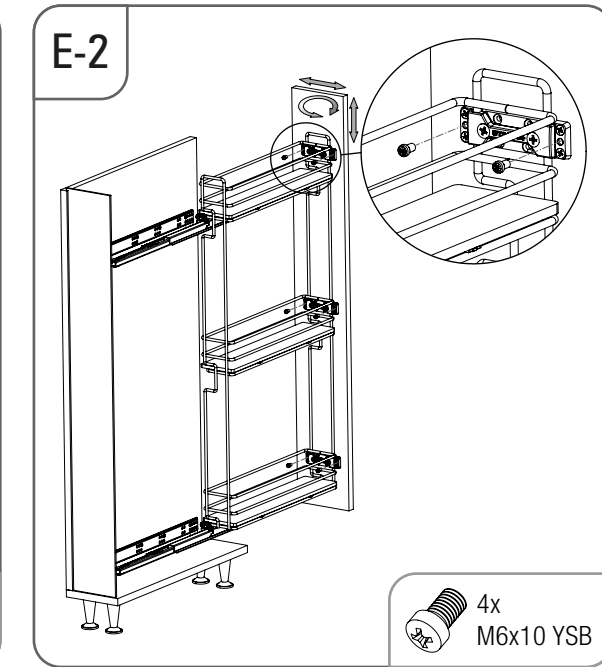

- ÇİFT AÇILIM GİZLİ RAYLI 3 SEPETLİ AĖŞAP TABANLI 15 CM ŐİŐELİK MONTAJ ŐEMASI (SAĖ)
- 15 CM BOTTLE HOLDER WITH FULL EXTENSION UNDERMOUNT RAIL AND 3 WOODEN BOTTOM BASKETS MOUNTING INSTRUCTION (RIGHT)

STARAX®

- ÇİFT AÇILIM GİZLİ RAYLI 3 SEPETLİ AĖŞAP TABANLI 15 CM ŐİŐELİK MONTAJ ŐEMASI (SOL)
- 15 CM BOTTLE HOLDER WITH FULL EXTENSION UNDERMOUNT RAIL AND 3 WOODEN BOTTOM BASKETS MOUNTING INSTRUCTION (LEFT)

STARAX®