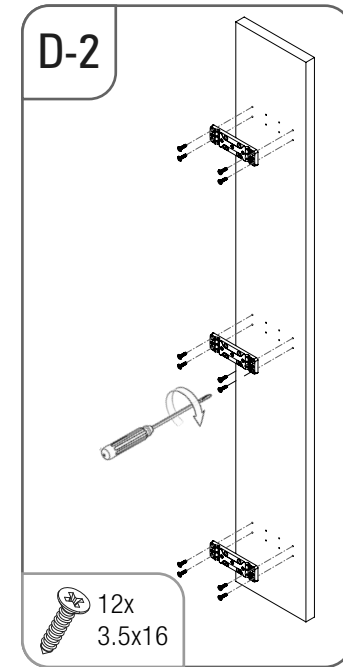

- ÇİFT AÇILIM GİZLİ RAYLI 3 SEPETLİ AĖŞAP TABANLI 15 CM ŐİŐELİK MONTAJ ŐEMASI (SAĖ)
- 15 CM BOTTLE HOLDER WITH FULL EXTENSION UNDERMOUNT RAIL AND 3 WOODEN BOTTOM BASKETS MOUNTING INSTRUCTION (RIGHT)

STARAX®

- ÇİFT AÇILIM GİZLİ RAYLI 3 SEPETLİ AĖŞAP TABANLI 15 CM ŐİŐELİK MONTAJ ŐEMASI (SOL)
- 15 CM BOTTLE HOLDER WITH FULL EXTENSION UNDERMOUNT RAIL AND 3 WOODEN BOTTOM BASKETS MOUNTING INSTRUCTION (LEFT)

STARAX®