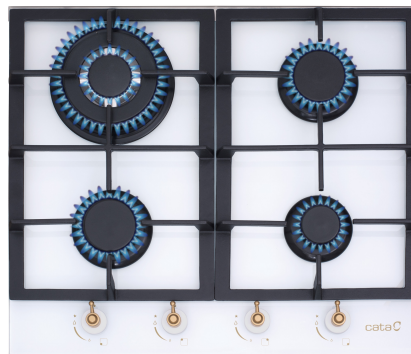

RCI 631 WH

REFERENCE 08028003 - RCI 631 WH - EAN 8422248058674

DESCRIPTION

Rustic gas glass with black glass finishing. With 4 burner cooking zones and cast iron grilles/burners, plug-in autoignition and safety valves. Natural Gas Multigas hob prepared for (G-?20), with accessories for easy attachment to Butane Gas (G-?30).

FEATURES

Glass	✓
Anchor system	Pletinas fijación
Appliance width mm	584
Appliance depth mm	510
Appliance height mm	100
Built-in width mm	552
Built-in depth mm	470
Number of burners	4
Plug-in autoignition	✓
Safety valve	✓
Cast Iron Grills/Burners	✓
Suitable for City Gas	✓
LPG injectors included as accessories	✓
Triple ring	1 x 3,5kW
Semi-fast	2 x 1,75kW
Auxilliar	1 x 1kW
Product power (kW)	8,1 kW